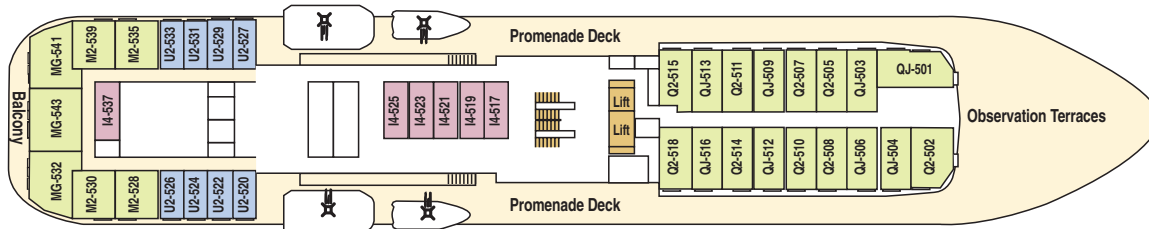

# MS Fram

DECK 8

DECK 7

DECK 6

DECK 5

DECK 4

DECK 3

DECK 2

## Cabin categories

**MG, outside. Deck 5,6**  
Grand suite, sitting room, TV, minibar, double bed, shower/toilet.  
Some cabins have private balcony.

**M, outside. Decks 5, 6**  
Suite, one room, sitting area, TV, minibar, double bed, shower/toilet.

**Q, outside. Deck 3, 5**  
Mini suite, sitting area, TV, minibar, double bed, shower/toilet.

**QJ, outside. Deck 5**  
Limited view, mini suite, sitting area, TV, minibar, double bed, shower/toilet.

**U, outside. Deck 5,6**  
Separate beds, one bed can be converted into sofa, table, fridge, TV, shower/toilet.

## Cabin layout:

Grand suite: 7  
Suites: 14  
Mini suites: 18  
Cabins: 95  
Cabins for disabled: 2  
Total number of cabins: 136