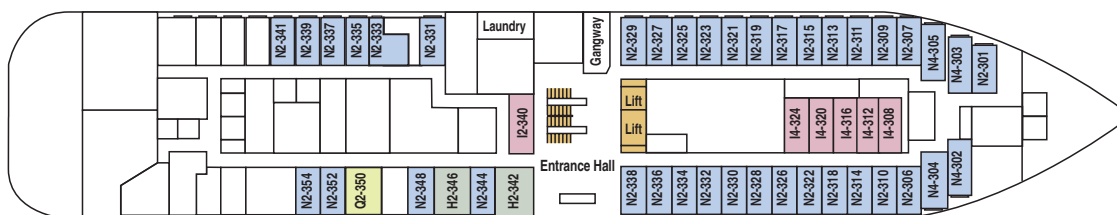

# MS Fram

DECK 8

DECK 7

DECK 6

DECK 5

DECK 4

DECK 3

DECK 2

## Cabin categories

**MG, outside. Deck 5,6**  
Grand suite, sitting room, TV, minibar, double bed, shower/toilet.  
Some cabins have private balcony.

**M, outside. Decks 5, 6**  
Suite, one room, sitting area, TV, minibar, double bed, shower/toilet.

**Q, outside. Deck 3, 5**  
Mini suite, sitting area, TV, minibar, double bed, shower/toilet.

**QJ, outside. Deck 5**  
Limited view, mini suite, sitting area, TV, minibar, double bed, shower/toilet.

**U, outside. Deck 5,6**  
Separate beds, one bed can be converted into sofa, table, fridge, TV, shower/toilet.

## Cabin layout:

Grand suite: 7  
Suites: 14  
Mini suites: 18  
Cabins: 95  
Cabins for disabled: 2  
Total number of cabins: 136