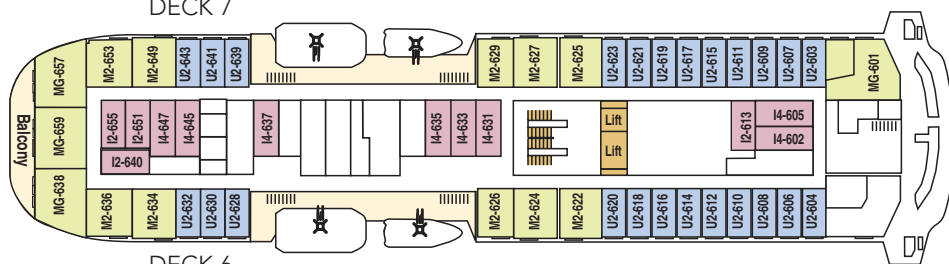

# MS Fram

DECK 8

DECK 7

DECK 6

DECK 5

DECK 4

DECK 3

DECK 2

## Cabin categories

**MG, outside. Deck 5,6**  
Grand suite, sitting room, TV, minibar, double bed, shower/toilet.  
Some cabins have private balcony.

**M, outside. Decks 5, 6**  
Suite, one room, sitting area, TV, minibar, double bed, shower/toilet.

**Q, outside. Deck 3, 5**  
Mini suite, sitting area, TV, minibar, double bed, shower/toilet.

**QJ, outside. Deck 5**  
Limited view, mini suite, sitting area, TV, minibar, double bed, shower/toilet.

**U, outside. Deck 5,6**  
Separate beds, one bed can be converted into sofa, table, fridge, TV, shower/toilet.

## Cabin layout:

Grand suite: 7  
Suites: 14  
Mini suites: 18  
Cabins: 95  
Cabins for disabled: 2  
Total number of cabins: 136