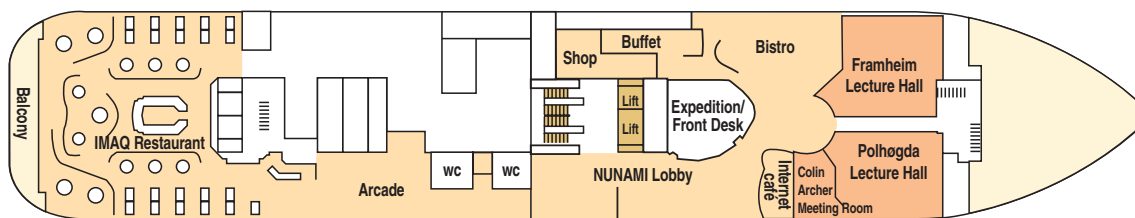

# MS Fram

DECK 8

DECK 7

DECK 6

DECK 5

DECK 4

DECK 3

DECK 2

## Cabin categories

**MG, outside. Deck 5,6**  
Grand suite, sitting room, TV, minibar, double bed, shower/toilet.  
Some cabins have private balcony.

**M, outside. Decks 5, 6**  
Suite, one room, sitting area, TV, minibar, double bed, shower/toilet.

**Q, outside. Deck 3, 5**  
Mini suite, sitting area, TV, minibar, double bed, shower/toilet.

**QJ, outside. Deck 5**  
Limited view, mini suite, sitting area, TV, minibar, double bed, shower/toilet.

**U, outside. Deck 5,6**  
Separate beds, one bed can be converted into sofa, table, fridge, TV, shower/toilet.