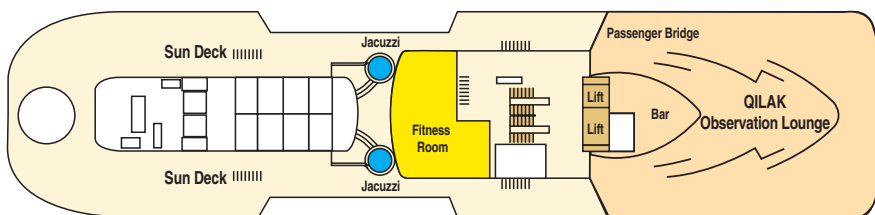

DECK 8

DECK 7